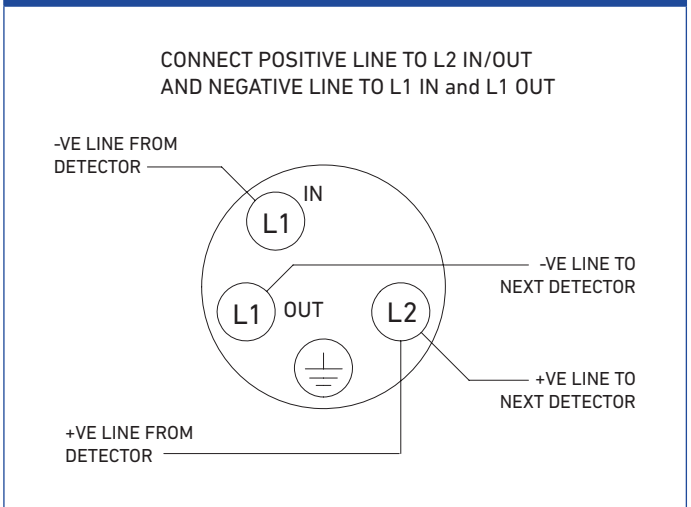

Negative Isolator schematic wiring diagram

Marine Equipment Directive 2014/90/EU

The Discovery Marine Isolator Base complies with the essential requirements of the Marine Equipment Directive 2014/90/EU.